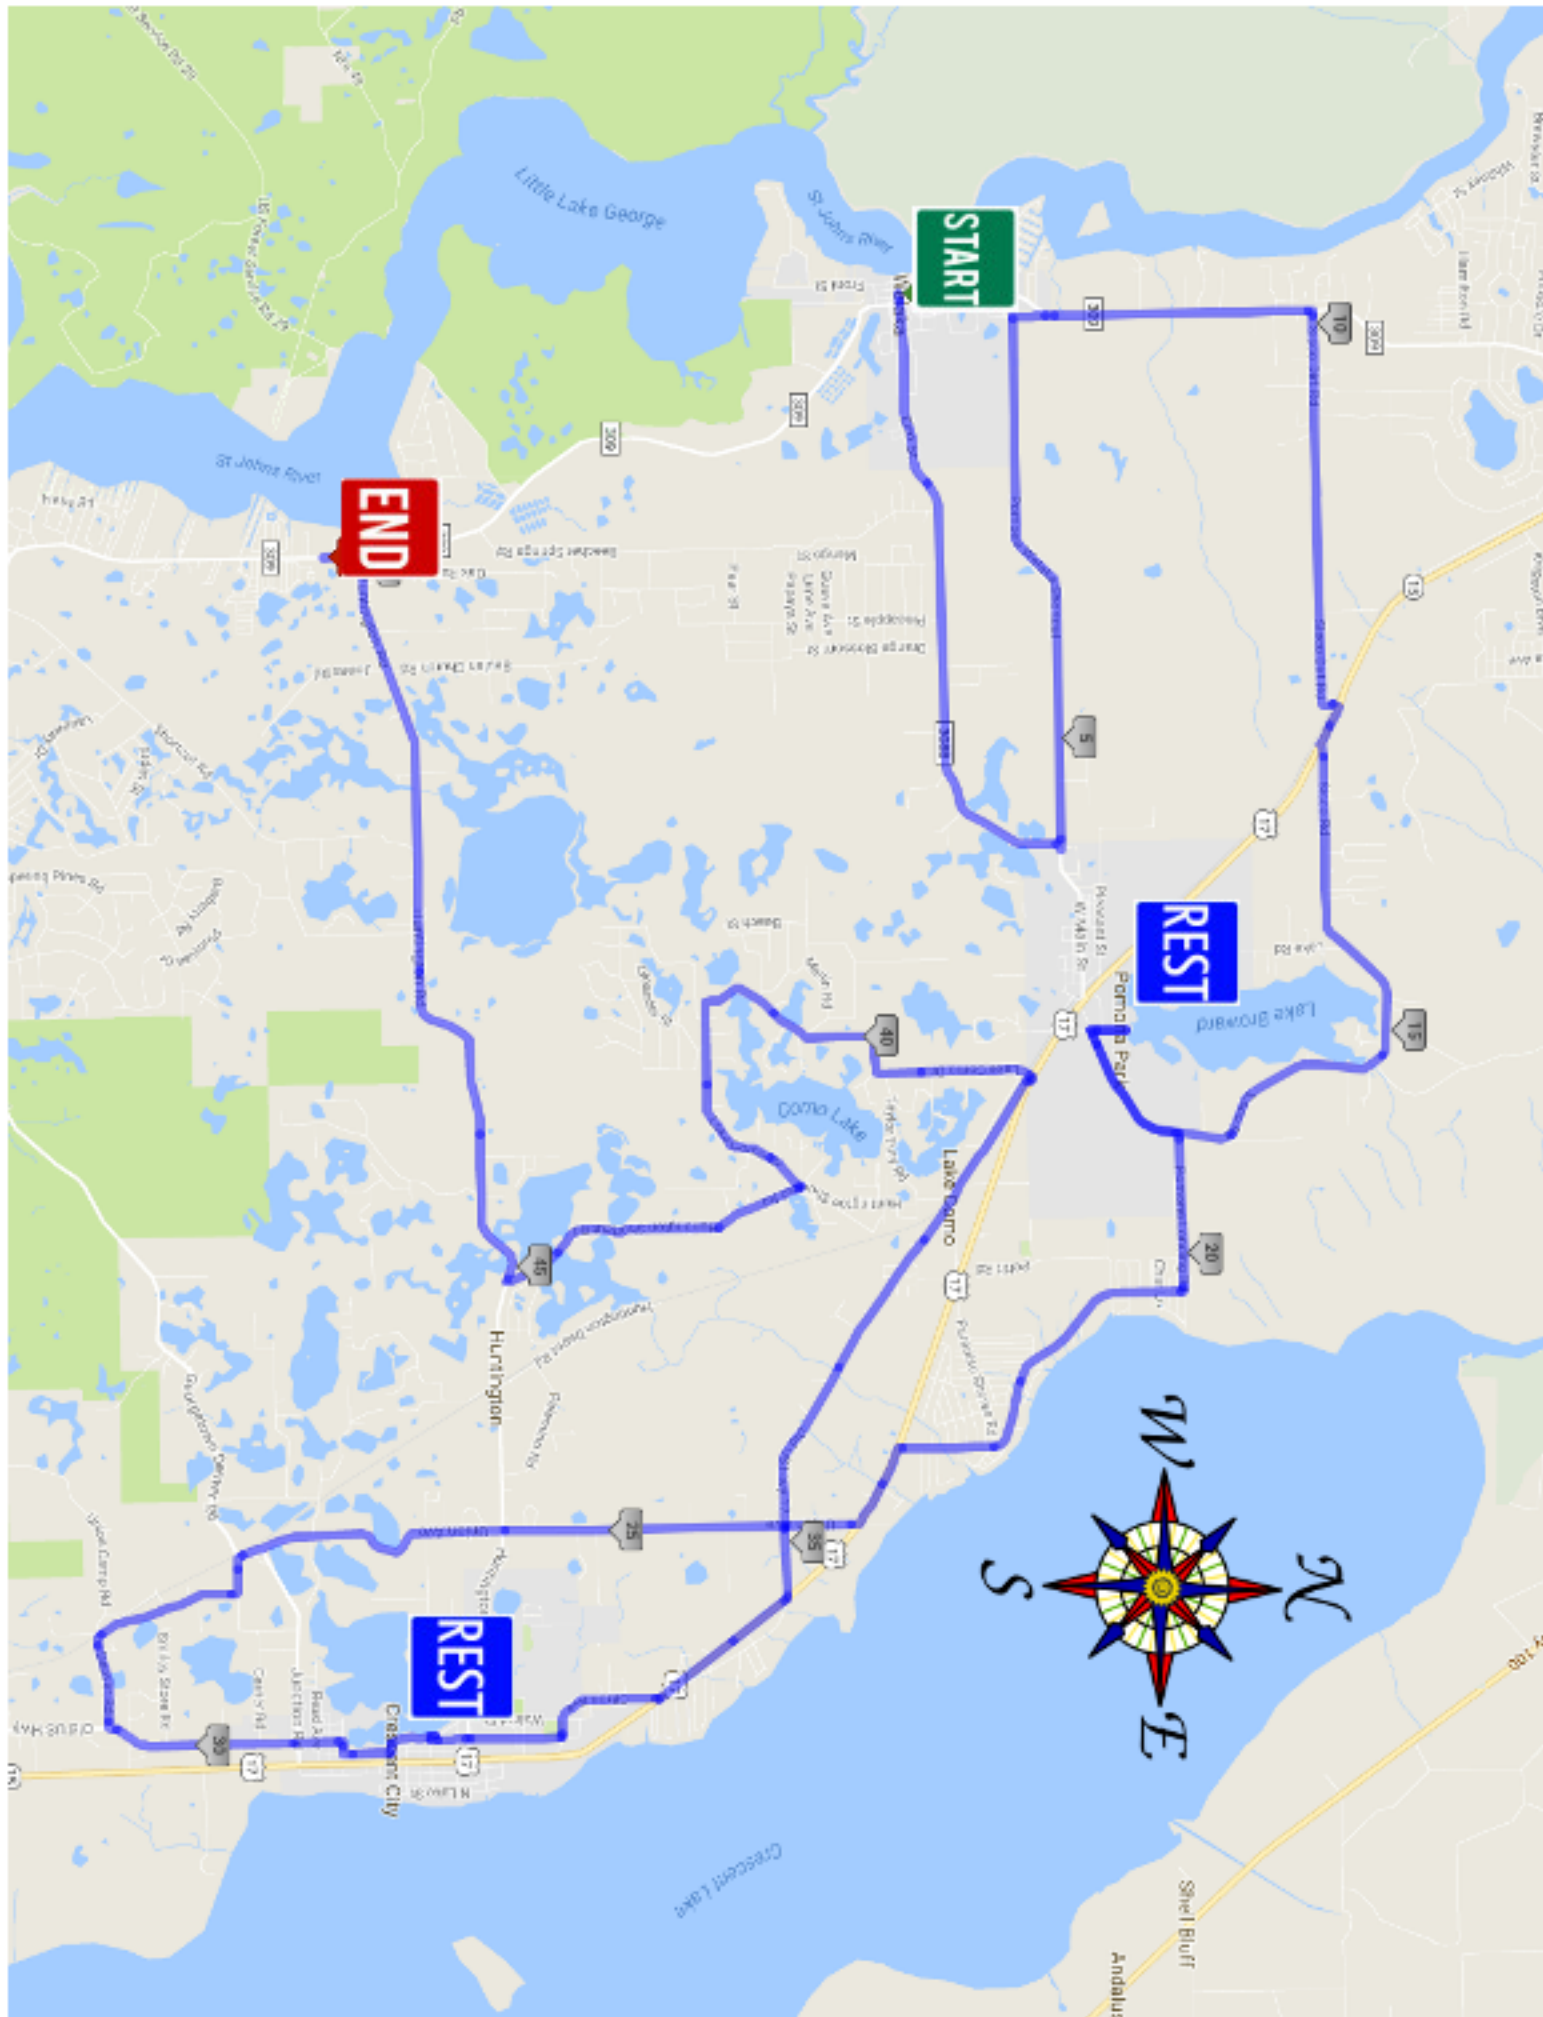

START

END

REST

REST