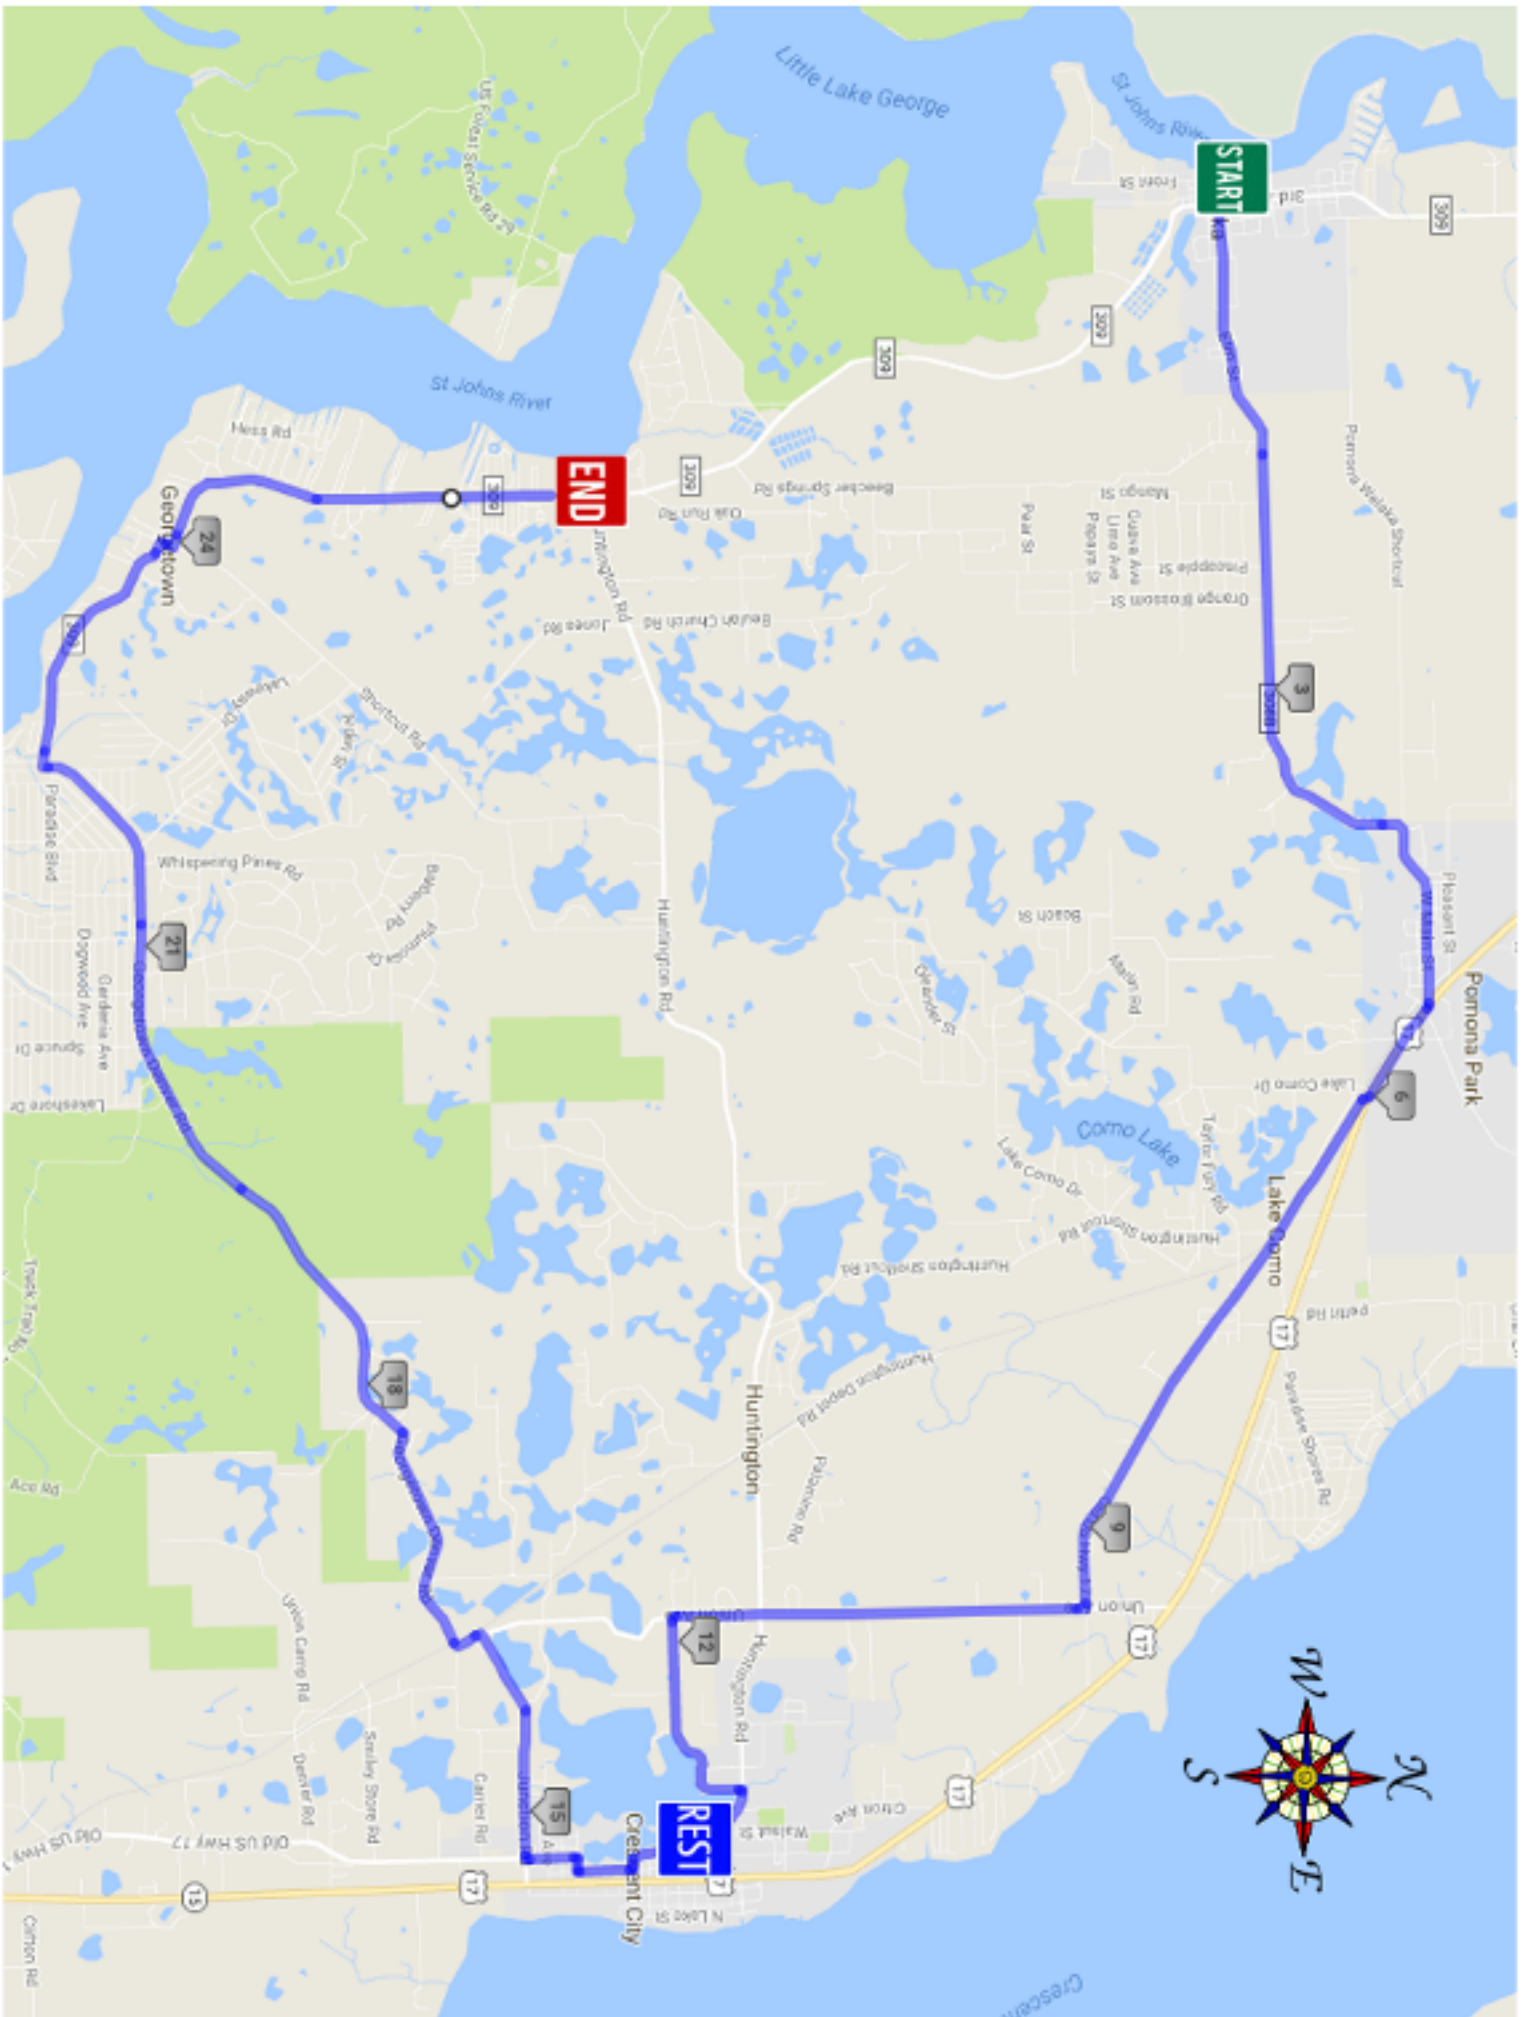

START

END

REST

24

21

18

15

12

9

6

3

2

5

8

11

14

17

20

23

24

25

26

27

28

29

30

31

32

33

34

35

36

37

38

39

40

41

42

43

44

45

46

47

48

49

50

51

52

53

54

55

56

57

58

59

60

61

62

63

64

65

66

67

68

69

70

71

72

73

74

75

76

77

78

79

80

81

82

83

84

85

86

87

88

89

90

91

92

93

94

95

96

97

98

99

100

101

102

103

104

105

106

107

108

109

110

111

112

113

114

115

116

117

118

119

120

121

122

123

124

125

126

127

128

129

130

131

132

133

134

135

136

137

138

139

140

141

142

143

144

145

146

147

148

149

150

151

152

153

154

155

156

157

158

159

160

161

162

163

164

165

166

167

168

169

170

171

172

173

174

175

176

177

178

179

180

181

182

183

184

185

186

187

188

189

190

191

192

193

194

195

196

197

198

199

200

201

202

203

204

205

206

207

208

209

210

211

212

213

214

215

216

217

218

219

220

221

222

223

224

225

226

227

228

229

230

231

232

233

234

235

236

237

238

239

240

241

242

243

244

245

246

247

248

249

250

251

252

253

254

255

256

257

258

259

260

261

262

263

264

265

266

267

268

269

270

271

272

273

274

275

276

277

278

279

280

281

282

283

284

285

286

287

288

289

290

291

292

293

294

295

296

297

298

299

300

301

302

303

304

305

306

307

308

309

310

311

312

313

314

315

316